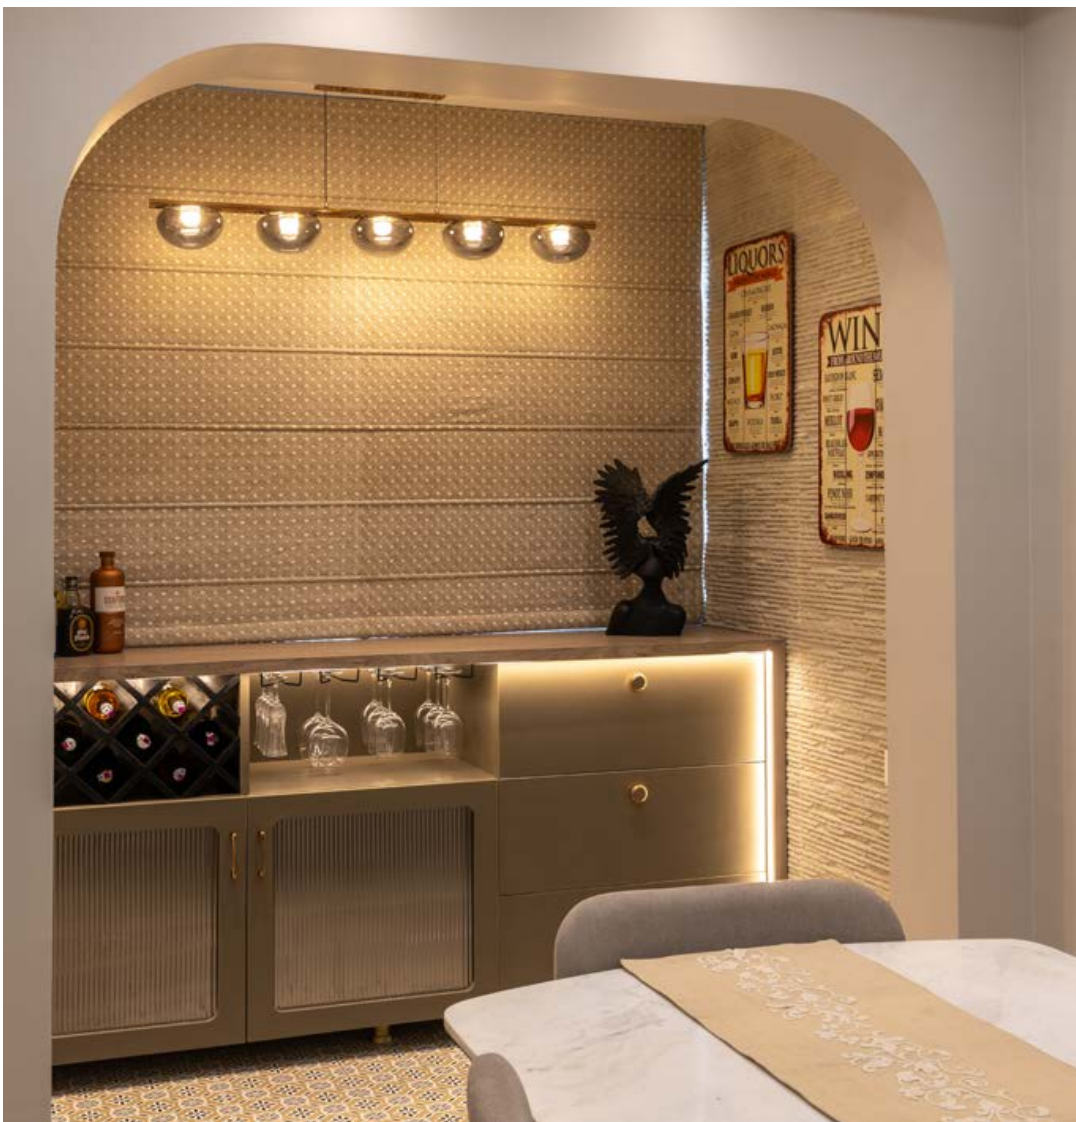

Dining & Bar Area

The dining and bar area seamlessly blend luxury and style, featuring a statement bar unit with fluted glass doors and an intimate corner for gatherings. A sophisticated false ceiling elevates the dining ambiance with tasteful restraint. The small balcony transformed into a remarkable bar area boasts stone-clad walls adorned with captivating wall art, complemented by a chic bust of a Venetian masquerade lady, enhancing the overall aesthetic appeal.