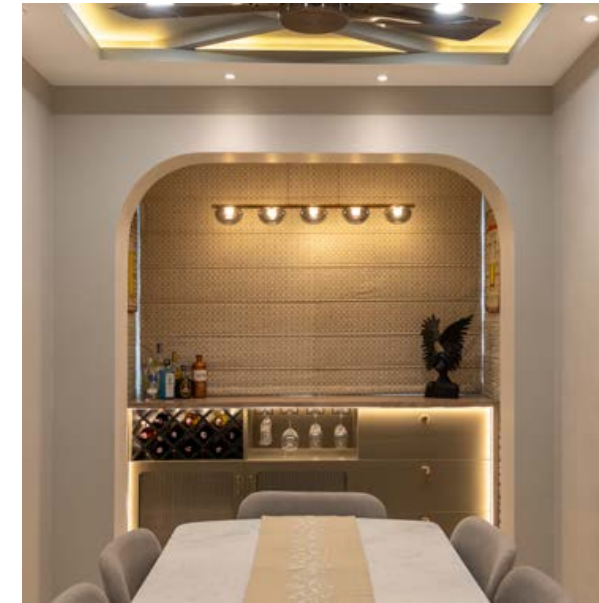

This living room isn't just a space—it's a statement, transforming into a sanctuary of luxury.

Dining & Bar Area

The dining and bar area seamlessly blend luxury and style, featuring a statement bar unit with fluted glass doors and an intimate corner for gatherings. A sophisticated false ceiling elevates the dining ambiance with tasteful restraint. The small balcony transformed into a remarkable bar area boasts stone-clad walls adorned with captivating wall art, complemented by a chic bust of a Venetian masquerade lady, enhancing the overall aesthetic appeal.